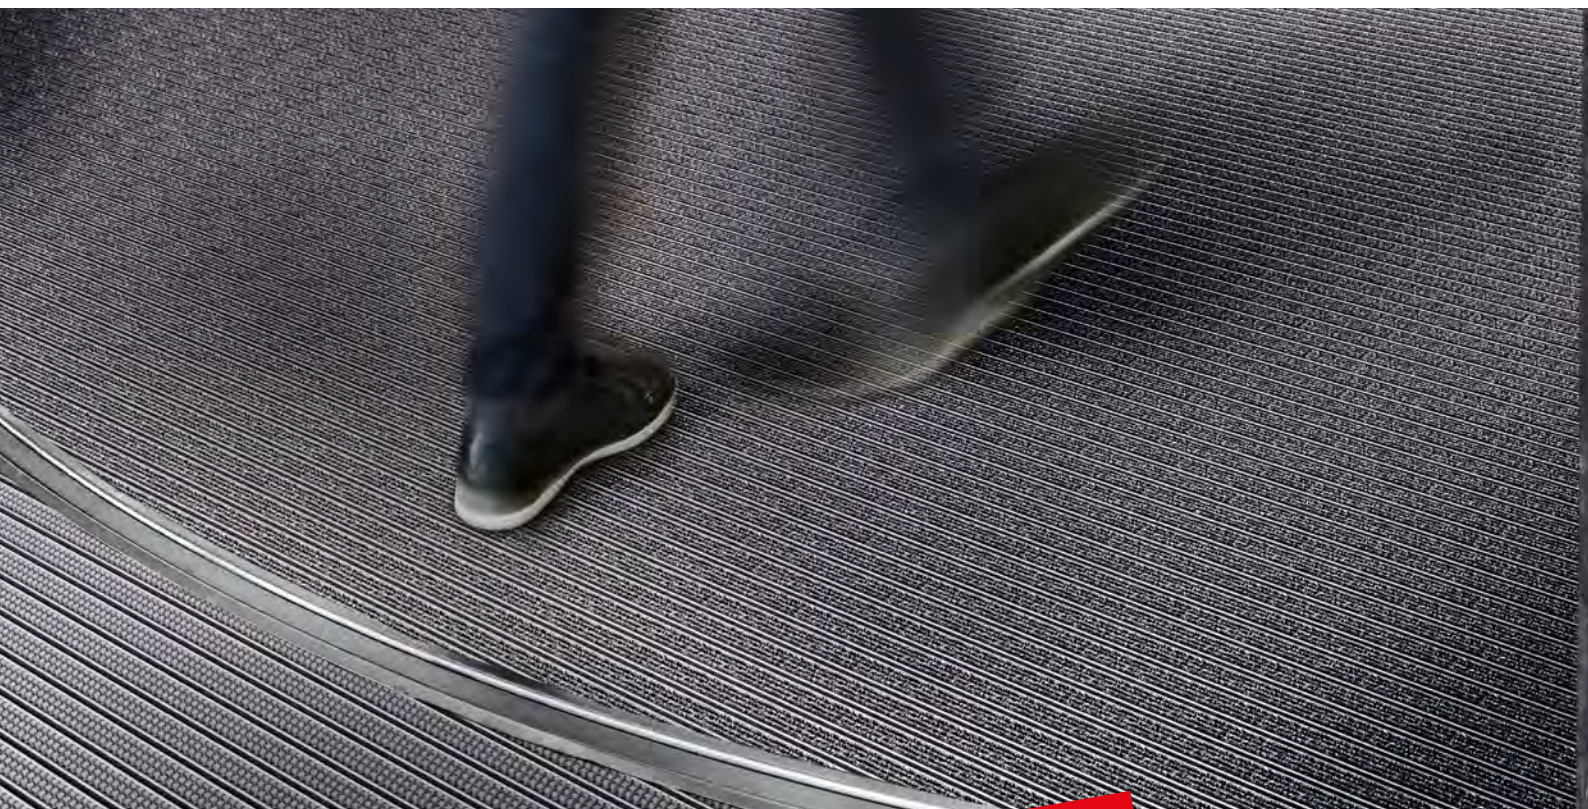

Our best seller:
22-mm height

The field of application

Depending on the type of load, you can choose between two different emco profiles for your entrance mat Original with Standard insert:

emco DIPLOMAT ORIGINAL

For entrances with normal to heavy loads

- e. g. for residential, administrative and office buildings
- heights: 12, 17, 22 mm
- ribbed inserts also available in a wide profile

emco MARSCHALL ORIGINAL

For entrances with extreme loads

- e. g. for shopping centres, airports, hospitals and railway stations
- heights: 12, 17, 22 mm
- ribbed inserts also available in a wide profile